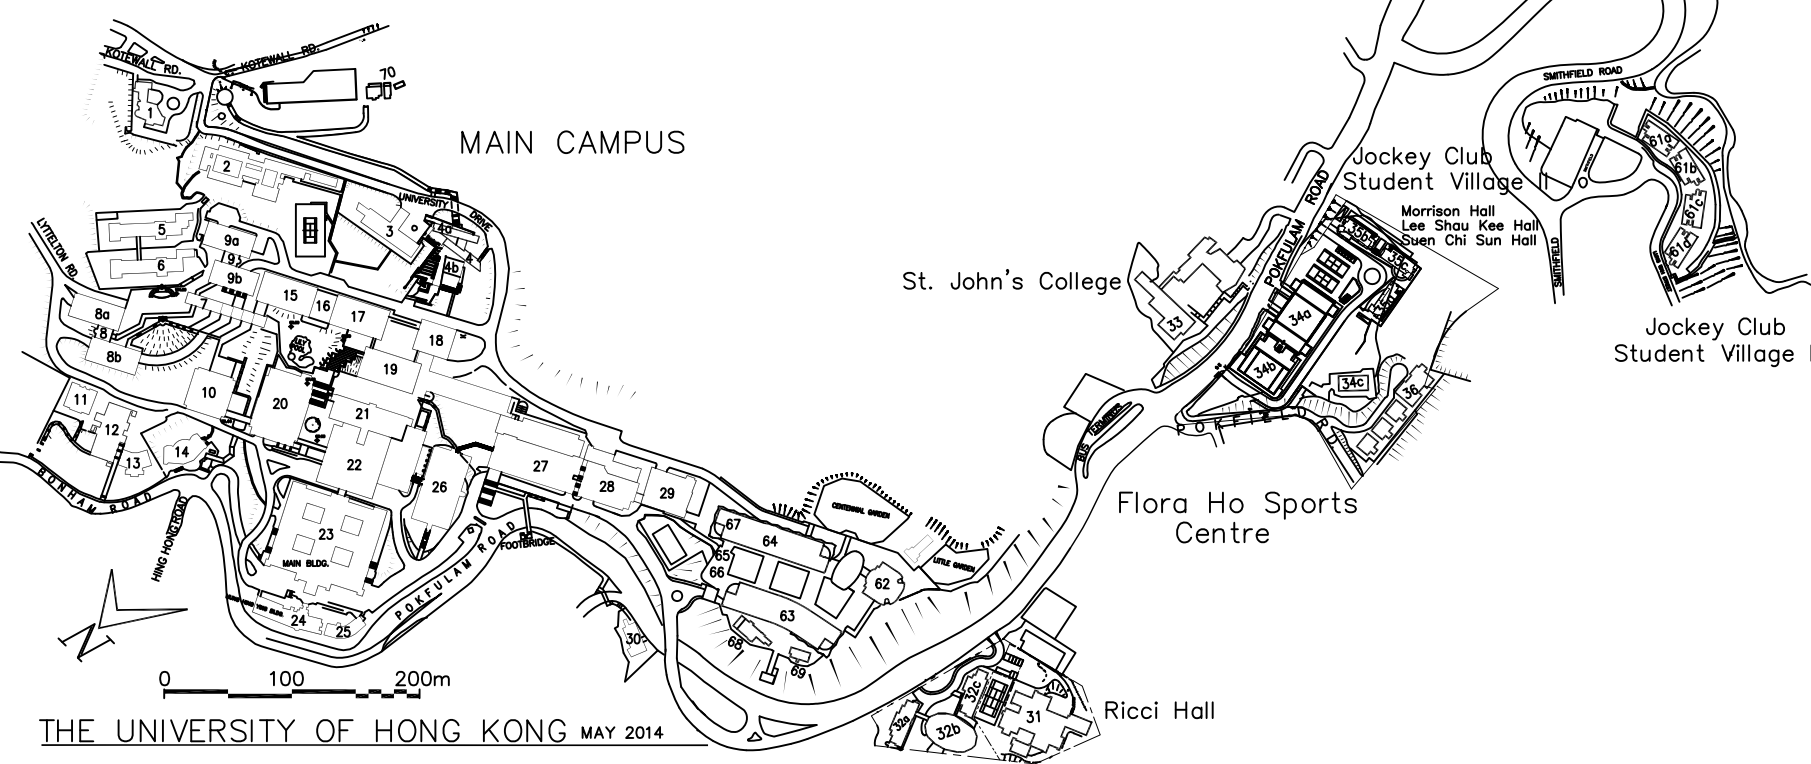

THE UNIVERSITY OF HONG KONG MAY 2014

Jockey Club Student Village I
Lady Ho Tung Hall
Ho Tim Hall
Starr Hall