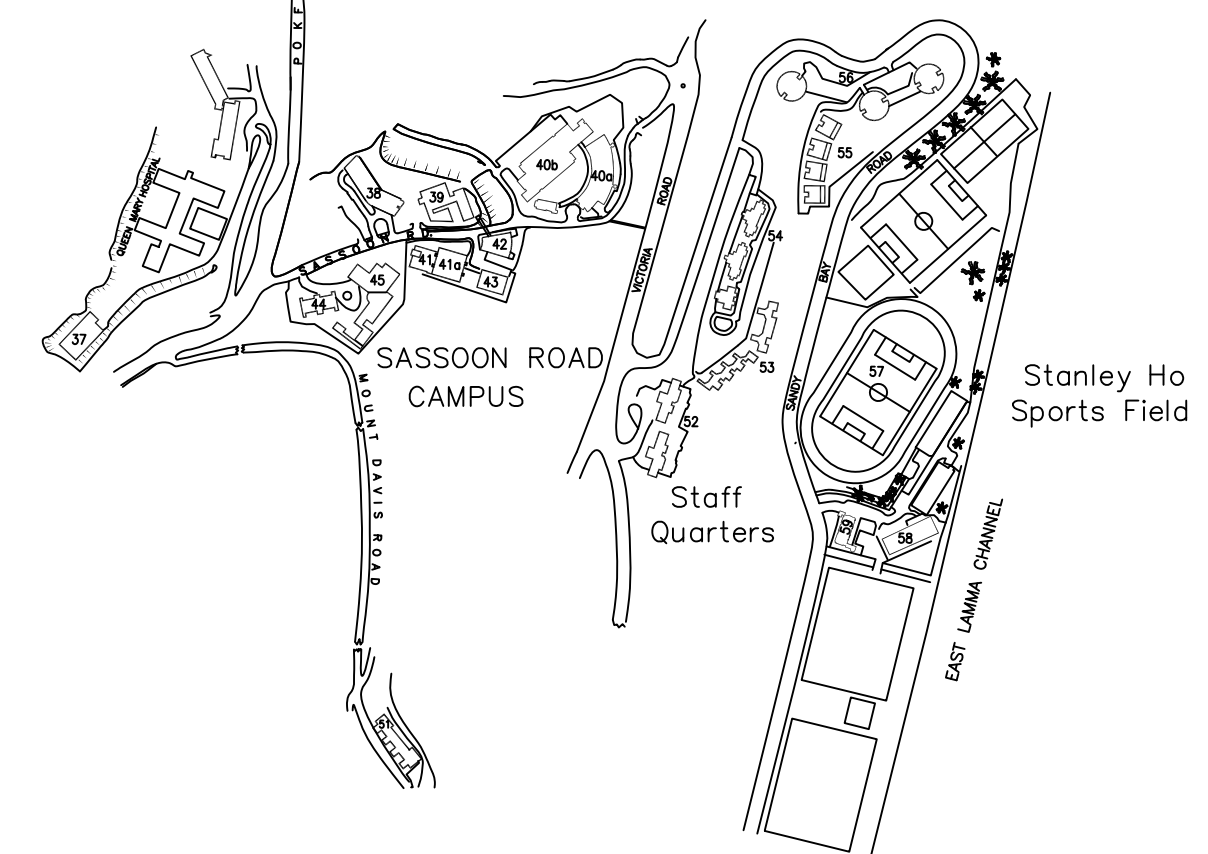

THE UNIVERSITY OF HONG KONG MAY 2014

Jockey Club Student Village I
Lady Ho Tung Hall
Ho Tim Hall
Starr Hall