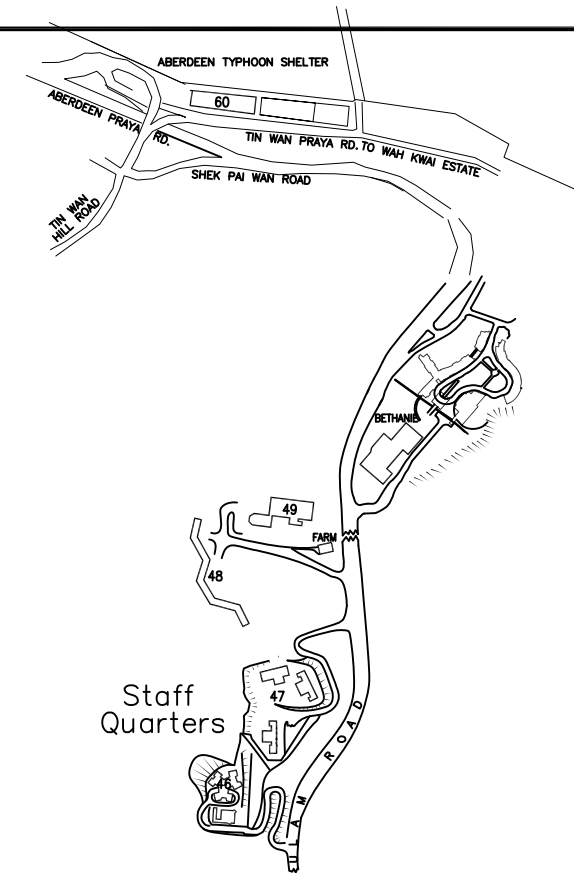

UNIVERSITY BUILDINGS LOCATION PLAN

1. UNIVERSITY LODGE
2. ROBERT BLACK COLLEGE
3. UNIVERSITY DRIVE NO.2
4. GRADUATE HOUSE
 - 4a. THE JOCKEY CLUB BLDG.
 - 4b. AMENITIES CENTRE INCL- CONFERENCE CENTRE & WANG GUNGWU LECTURE HALL
5. MAY HALL
6. ELIOT HALL
7. CHONG YUET MING AMENITIES CENTRE
8. CHONG YUET MING SCIENCE BLDG.
 - 8a. CHONG YUET MING CHEMISTRY BLDG.
 - 8b. CHONG YUET MING PHYSICS BLDG.
9. MENG WAH COMPLEX
 - 9a. WONG CHUE MENG BLDG.
 - 9b. WONG CHUANG LAI WAH BLDG.
10. K. K. LEUNG BLDG.
11. TANG CHI NGONG BLDG.
12. SWIRE BLDG.
 - FONG SHU CHUEN AMENITIES CENTRE & SWIRE HALL
13. T. T. TSUI BLDG.
14. FUNG PING SHAN BLDG.
15. RUNME SHAW BLDG.
16. RAYSON HUANG THEATRE
17. RUN RUN SHAW BLDG.
18. JAMES HSIOUNG LEE SCIENCE BLDG.
19. HUI OI CHOW SCIENCE BLDG.
20. KNOWLES BLDG.
 - Kwan Fong Lecture Theatre
21. LIBRARY BLDG. (OLD WING)
22. LIBRARY BLDG. (NEW WING)
 - HUI PUN HING LECTURE HALL
23. MAIN BLDG.
24. HUNG HING YING BLDG.
25. PAO SIU LOONG BLDG.
26. KADOORIE BIOLOGICAL SCIENCES BLDG.
27. HAKING WONG BLDG.
28. COMPOSITE BUILDING
 - SIMON K.Y. LEE HALL
29. CHOW YEI CHING BLDG.
30. YAM PAK BLDG.
31. RICCI HALL
32. JOCKEY CLUB STUDENT VILLAGE I
 - 32a. LADY HO TUNG HALL
 - 32b. HO TIM HALL
 - 32c. STARR HALL
33. ST. JOHN'S COLLEGE
- 34a. FLORA HO SPORTS CENTRE
- 34b. LINDSAY RIDE SPORTS CENTRE
- 34c. STANLEY SMITH SWIMMING POOL

35. JOCKEY CLUB STUDENT VILLAGE II
 - 35a. MORRISON HALL
 - 35b. LEE SHAU KEE HALL
 - 35c. SUEN CHI SUN HALL
36. POKFIELD ROAD RESIDENCES
37. PATHOLOGY BLDG.
38. THE HONG KONG JOCKEY CLUB BUILDING FOR INTERDISCIPLINARY RESEARCH
39. PATRICK MANSON BLDG.
- 40a. WILLIAM M.W. MONG BLOCK
- 40b. LABORATORY BLOCK
41. DEXTER H. C. MAN BLDG.
- 41a. LABORATORY ANIMAL UNIT
42. PAULINE CHAN BLDG.
43. ESTATES BLDG.
44. WEI LUN HALL
45. R. C. LEE HALL & LEE HYSAN HALL & MADAM S. H. HO RESIDENCE FOR MEDICAL STUDENTS
46. ALBEROSE
47. MIDDLETON TOWERS
48. HIGH WEST
49. UNIVERSITY HALL