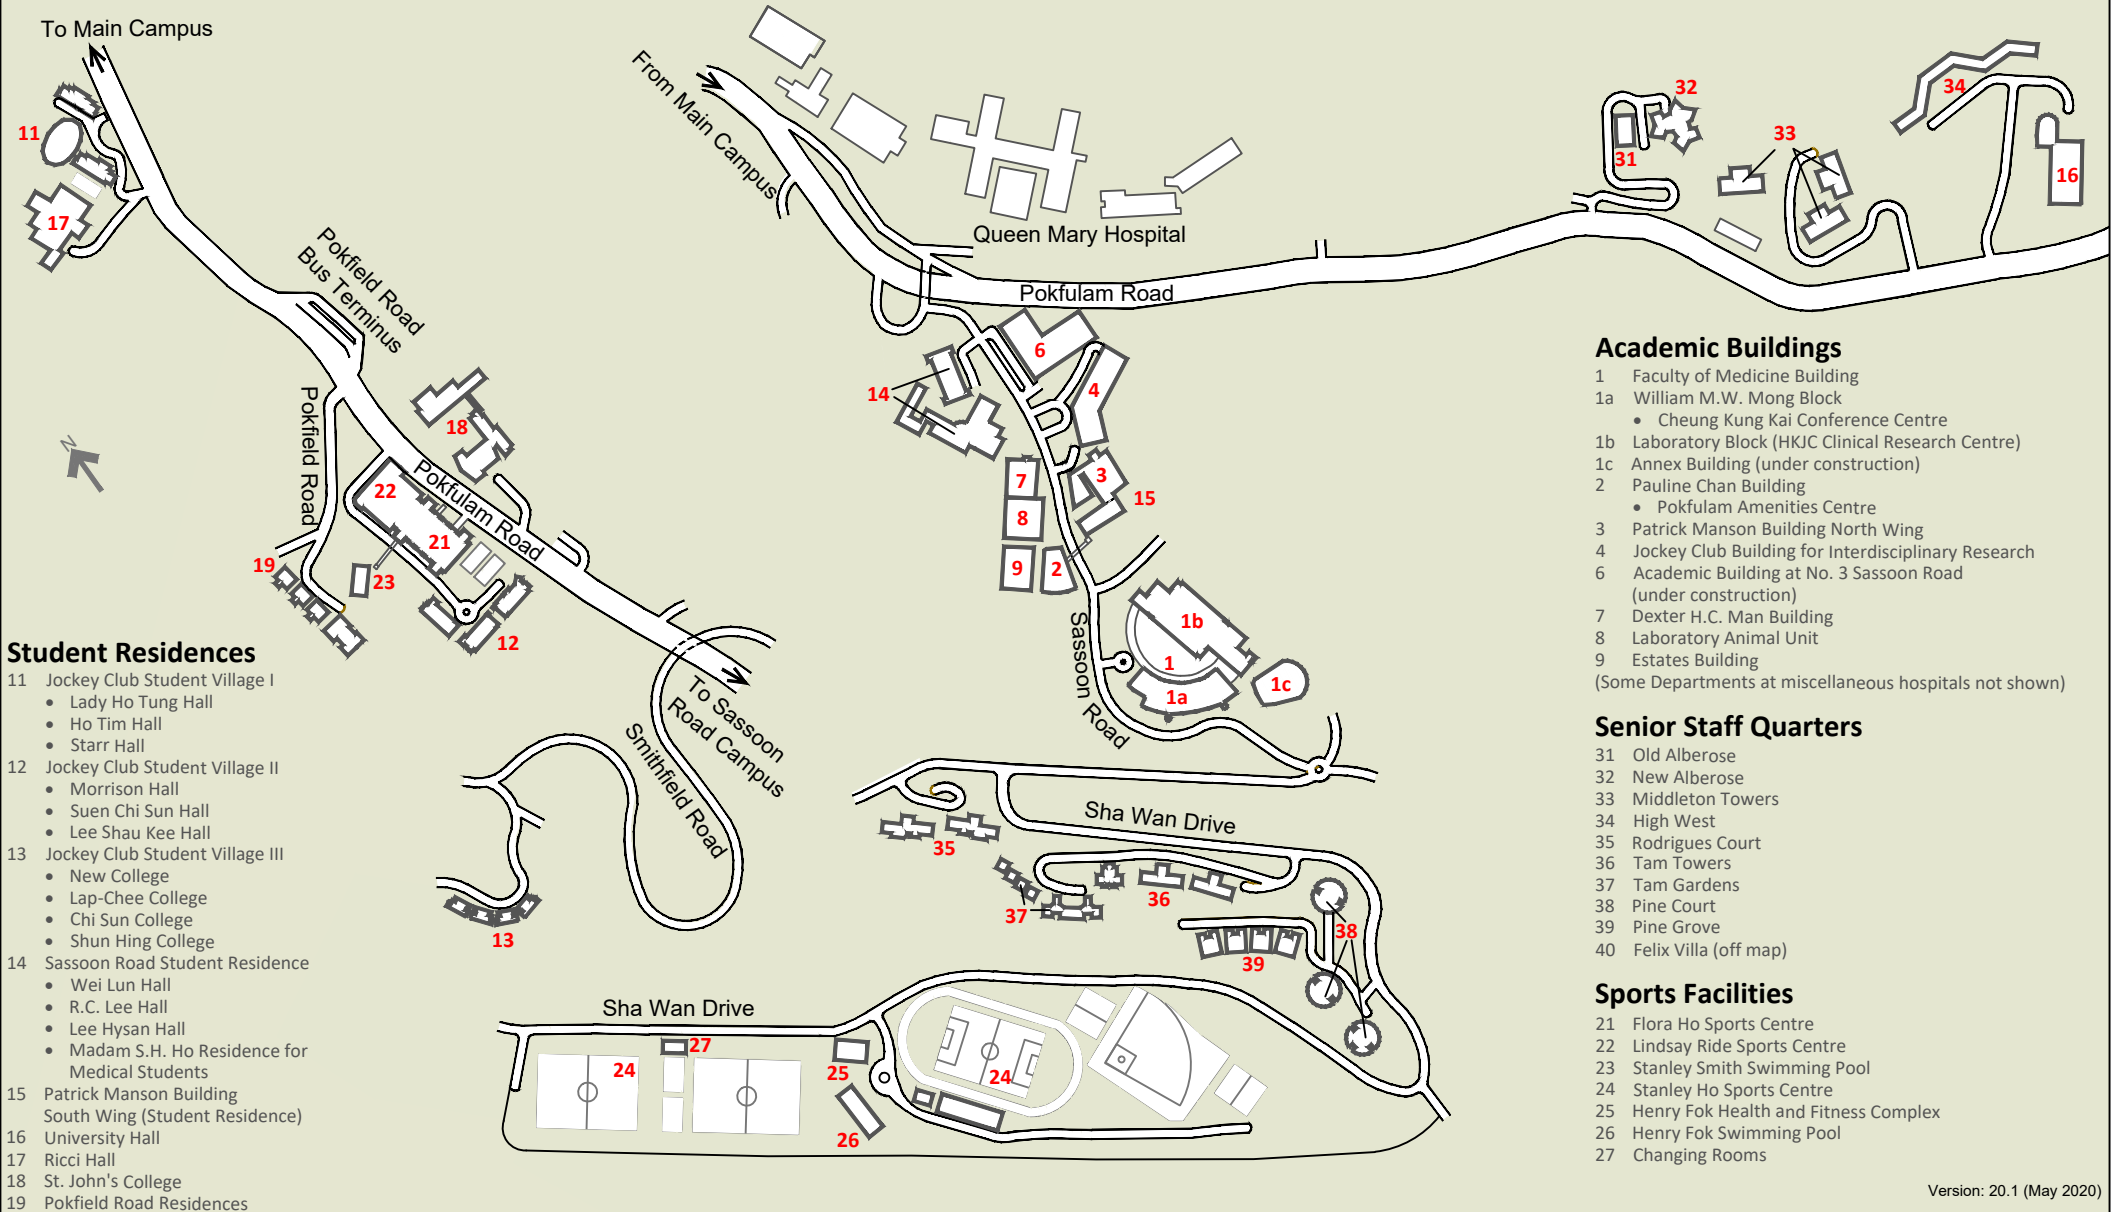

# Sassoon Road Campus

**Student Residences**

- 11 Jockey Club Student Village I
  - Lady Ho Tung Hall
  - Ho Tim Hall
  - Starr Hall
- 12 Jockey Club Student Village II
  - Morrison Hall
  - Suen Chi Sun Hall
  - Lee Shau Kee Hall
- 13 Jockey Club Student Village III
  - New College
  - Lap-Chee College
  - Chi Sun College
  - Shun Hing College
- 14 Sassoon Road Student Residence
  - Wei Lun Hall
  - R.C. Lee Hall
  - Lee Hysan Hall
  - Madam S.H. Ho Residence for Medical Students
- 15 Patrick Manson Building South Wing (Student Residence)
- 16 University Hall
- 17 Ricci Hall
- 18 St. John's College
- 19 Pokfield Road Residences

**Academic Buildings**

- 1 Faculty of Medicine Building
  - 1a William M.W. Mong Block
    - Cheung Kung Kai Conference Centre
  - 1b Laboratory Block (HKJC Clinical Research Centre)
  - 1c Annex Building (under construction)
  - 2 Pauline Chan Building
    - Pokfulam Amenities Centre
  - 3 Patrick Manson Building North Wing
  - 4 Jockey Club Building for Interdisciplinary Research
  - 6 Academic Building at No. 3 Sassoon Road (under construction)
  - 7 Dexter H.C. Man Building
  - 8 Laboratory Animal Unit
  - 9 Estates Building
- (Some Departments at miscellaneous hospitals not shown)

**Senior Staff Quarters**

- 31 Old Alberose
- 32 New Alberose
- 33 Middleton Towers
- 34 High West
- 35 Rodrigues Court
- 36 Tam Towers
- 37 Tam Gardens
- 38 Pine Court
- 39 Pine Grove
- 40 Felix Villa (off map)

**Sports Facilities**

- 21 Flora Ho Sports Centre
- 22 Lindsay Ride Sports Centre
- 23 Stanley Smith Swimming Pool
- 24 Stanley Ho Sports Centre
- 25 Henry Fok Health and Fitness Complex
- 26 Henry Fok Swimming Pool
- 27 Changing Rooms