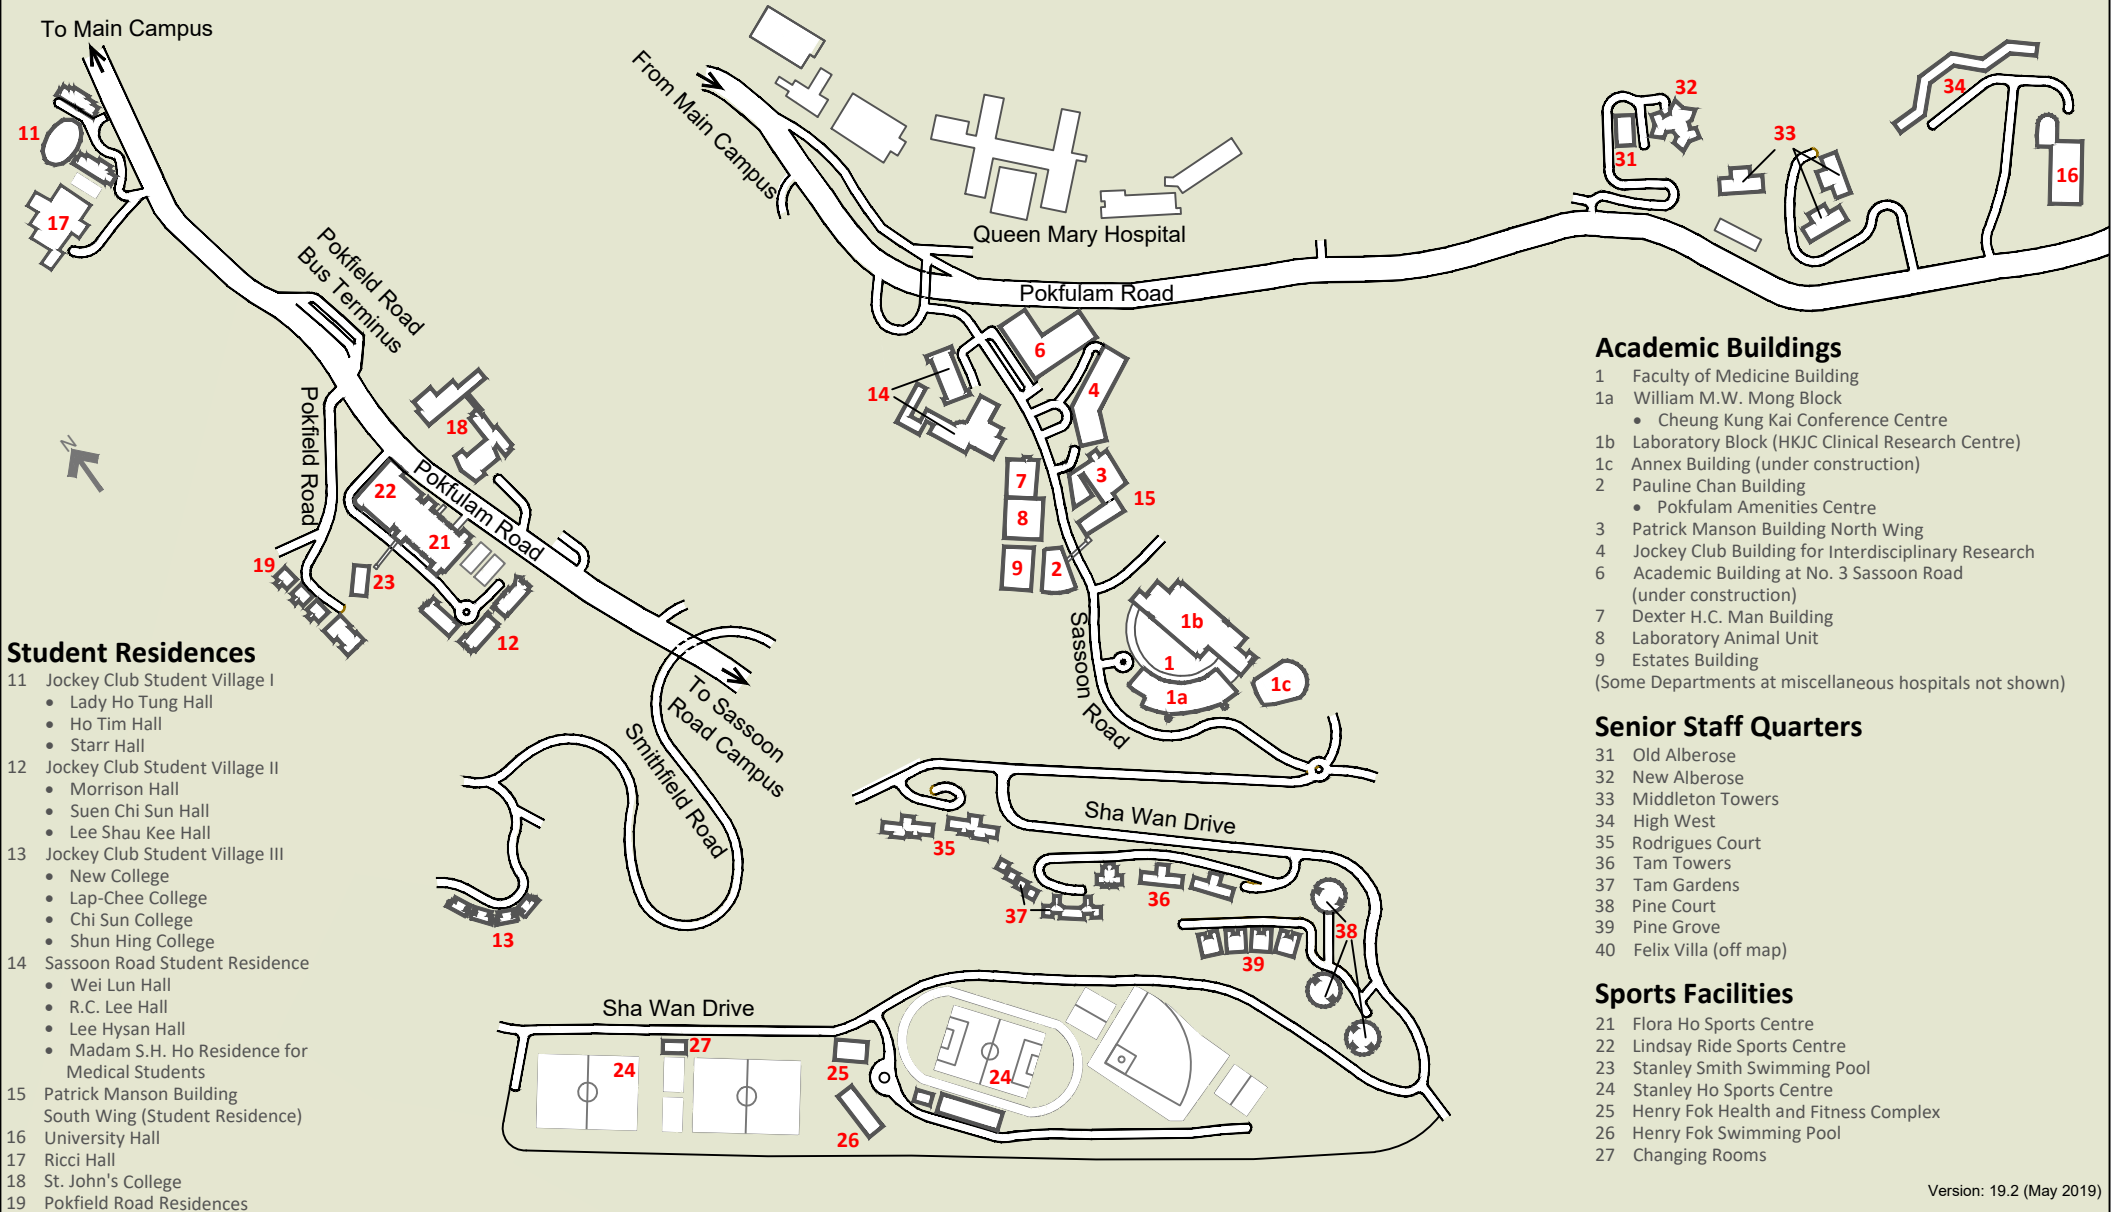

## Student Residences

- 11 Jockey Club Student Village I
  - Lady Ho Tung Hall
  - Ho Tim Hall
  - Starr Hall
- 12 Jockey Club Student Village II
  - Morrison Hall
  - Suen Chi Sun Hall
  - Lee Shau Kee Hall
- 13 Jockey Club Student Village III
  - New College
  - Lap-Chee College
  - Chi Sun College
  - Shun Hing College
- 14 Sassoon Road Student Residence
  - Wei Lun Hall
  - R.C. Lee Hall
  - Lee Hysan Hall
  - Madam S.H. Ho Residence for Medical Students
- 15 Patrick Manson Building South Wing (Student Residence)
- 16 University Hall
- 17 Ricci Hall
- 18 St. John's College
- 19 Pokfield Road Residences

## Academic Buildings

- 1 Faculty of Medicine Building
  - 1a William M.W. Mong Block
    - Cheung Kung Kai Conference Centre
  - 1b Laboratory Block (HKJC Clinical Research Centre)
  - 1c Annex Building (under construction)
  - 2 Pauline Chan Building
    - Pokfulam Amenities Centre
  - 3 Patrick Manson Building North Wing
  - 4 Jockey Club Building for Interdisciplinary Research
  - 6 Academic Building at No. 3 Sassoon Road (under construction)
  - 7 Dexter H.C. Man Building
  - 8 Laboratory Animal Unit
  - 9 Estates Building
- (Some Departments at miscellaneous hospitals not shown)

## Senior Staff Quarters

- 31 Old Alberose
- 32 New Alberose
- 33 Middleton Towers
- 34 High West
- 35 Rodrigues Court
- 36 Tam Towers
- 37 Tam Gardens
- 38 Pine Court
- 39 Pine Grove
- 40 Felix Villa (off map)

## Sports Facilities

- 21 Flora Ho Sports Centre
- 22 Lindsay Ride Sports Centre
- 23 Stanley Smith Swimming Pool
- 24 Stanley Ho Sports Centre
- 25 Henry Fok Health and Fitness Complex
- 26 Henry Fok Swimming Pool
- 27 Changing Rooms